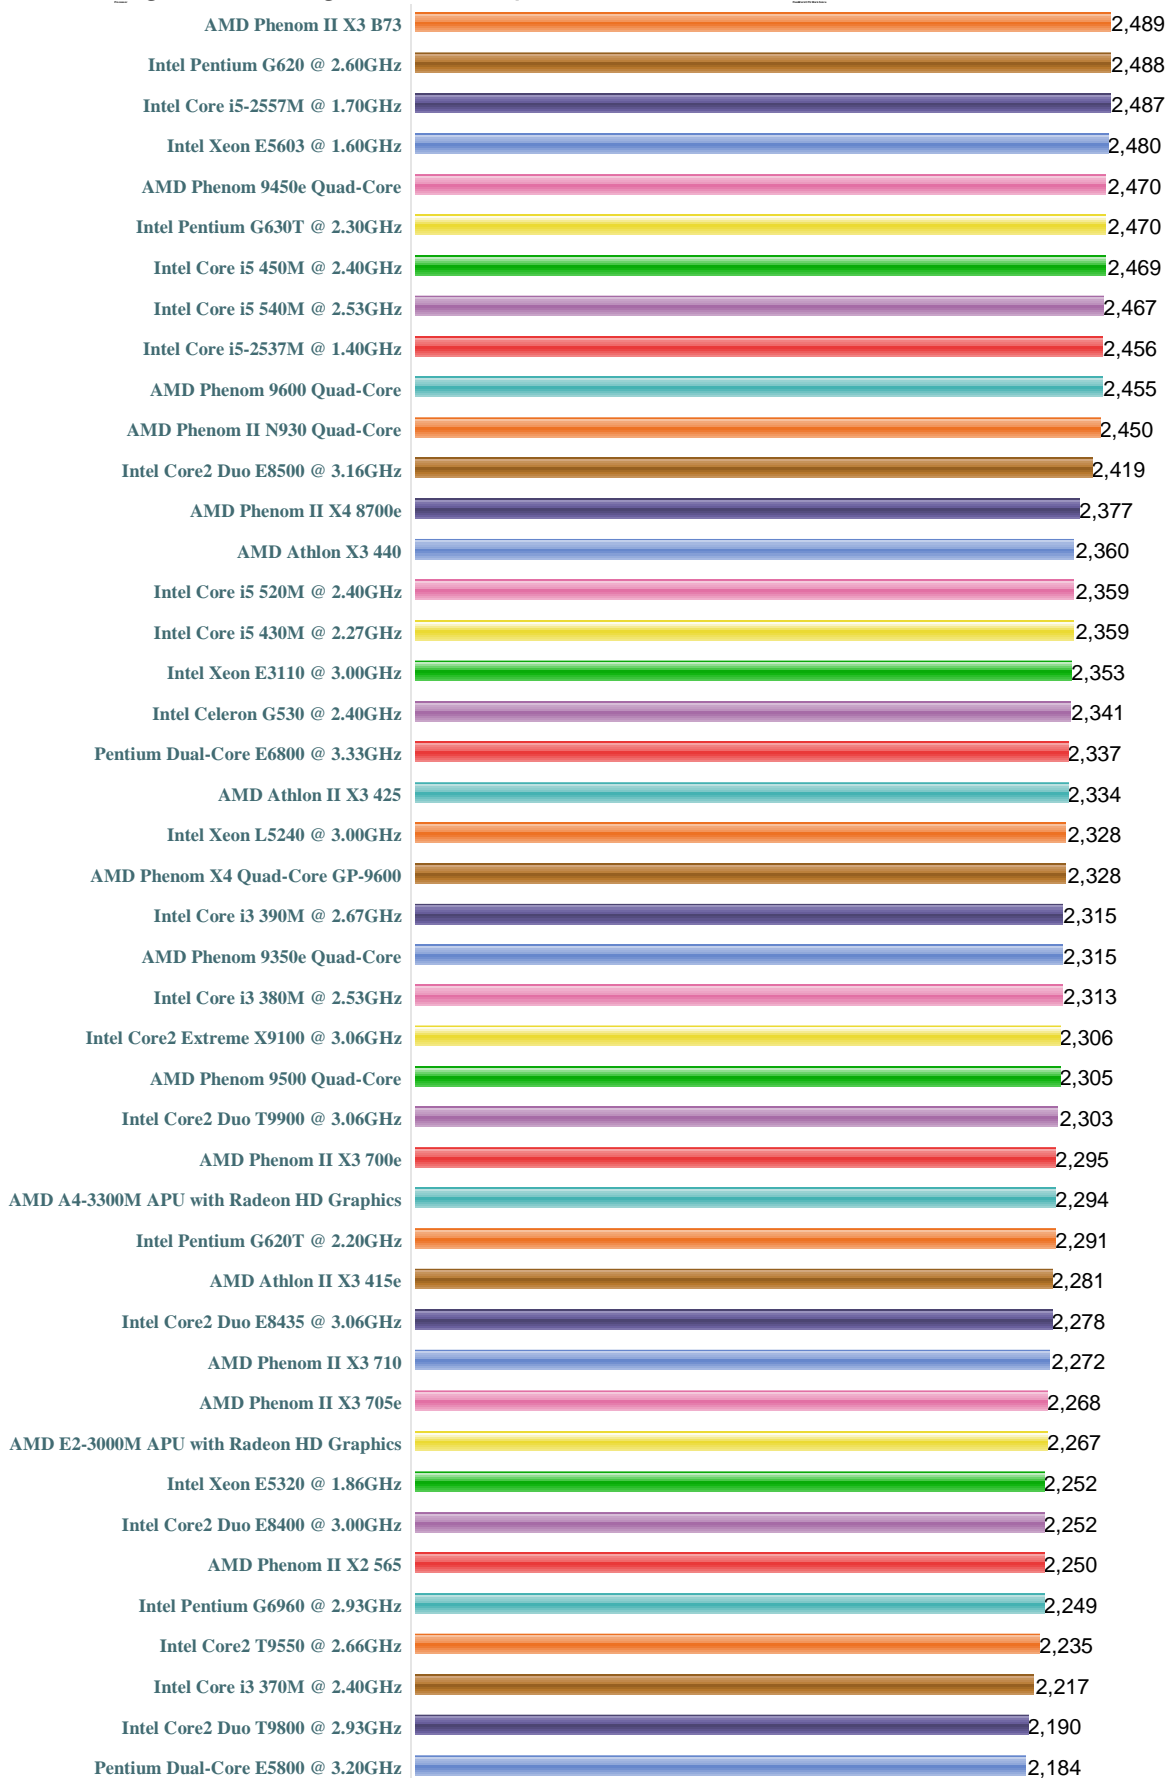

PassMark - CPU Mark

High Mid Range CPUs - Updated 25th of October 2011

Copyright Passmark 2011