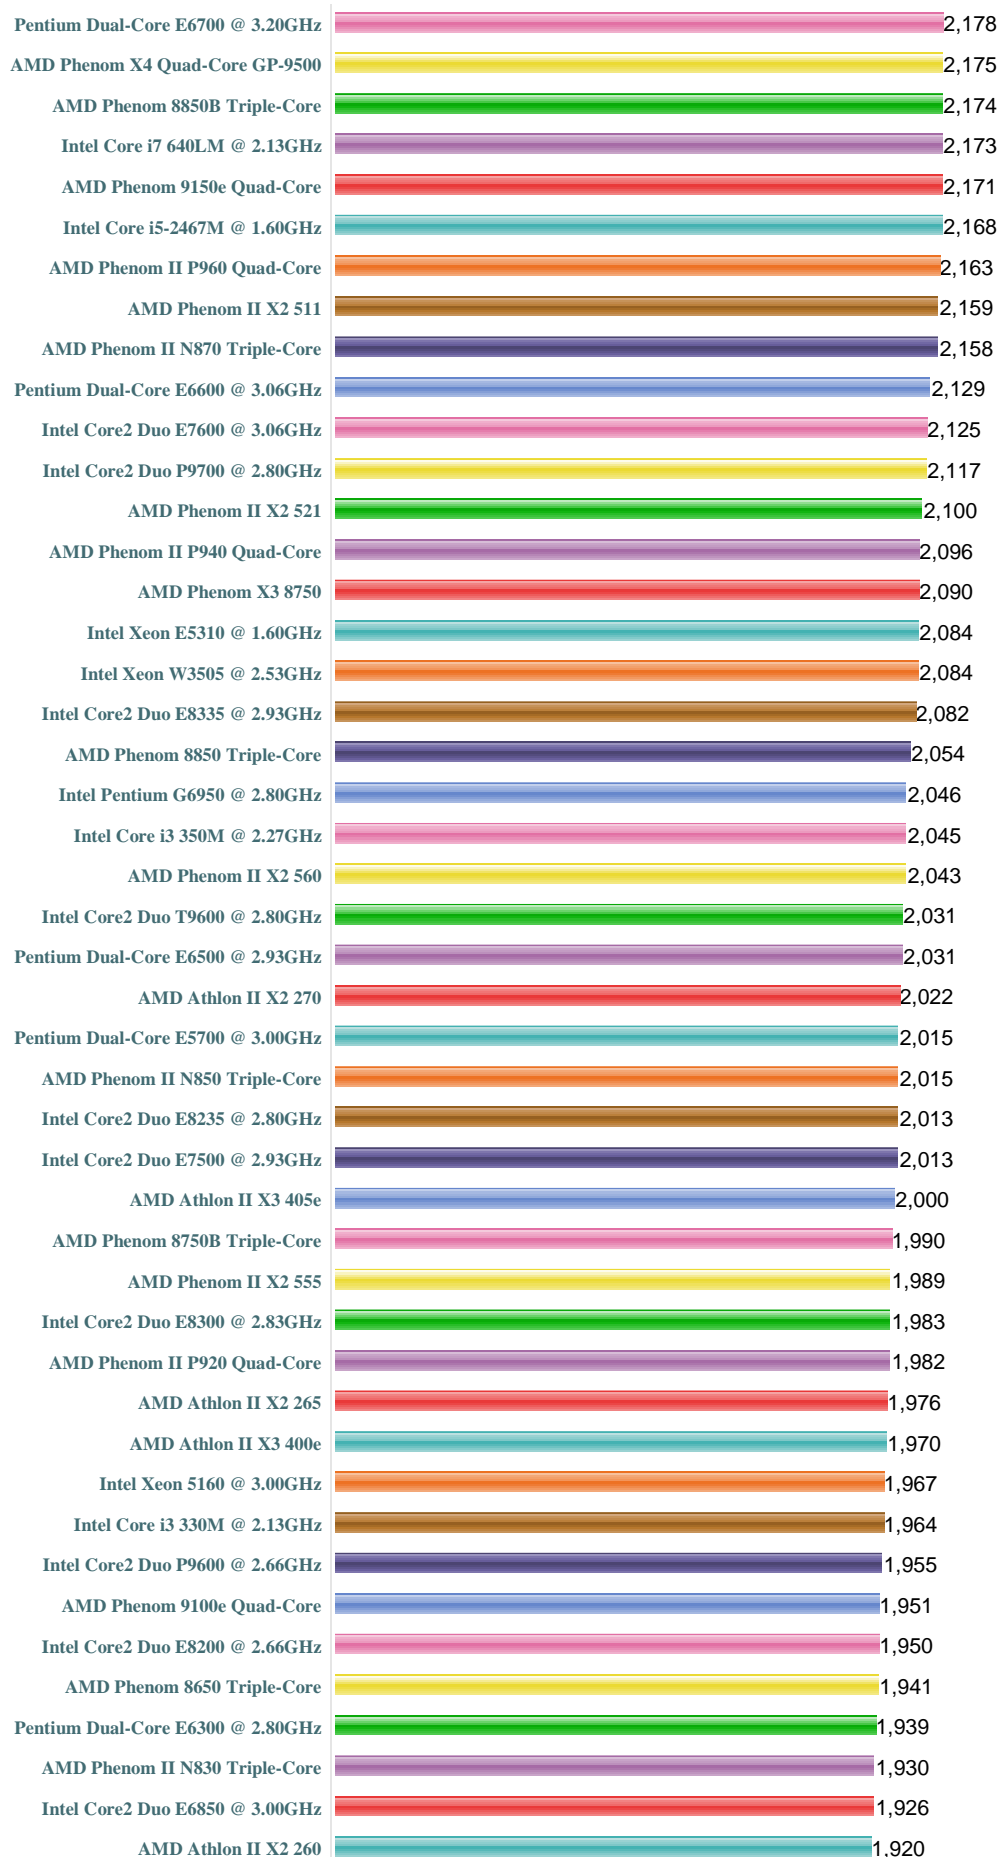

PassMark - CPU Mark

High Mid Range CPUs - Updated 25th of October 2011

Copyright Passmark 2011