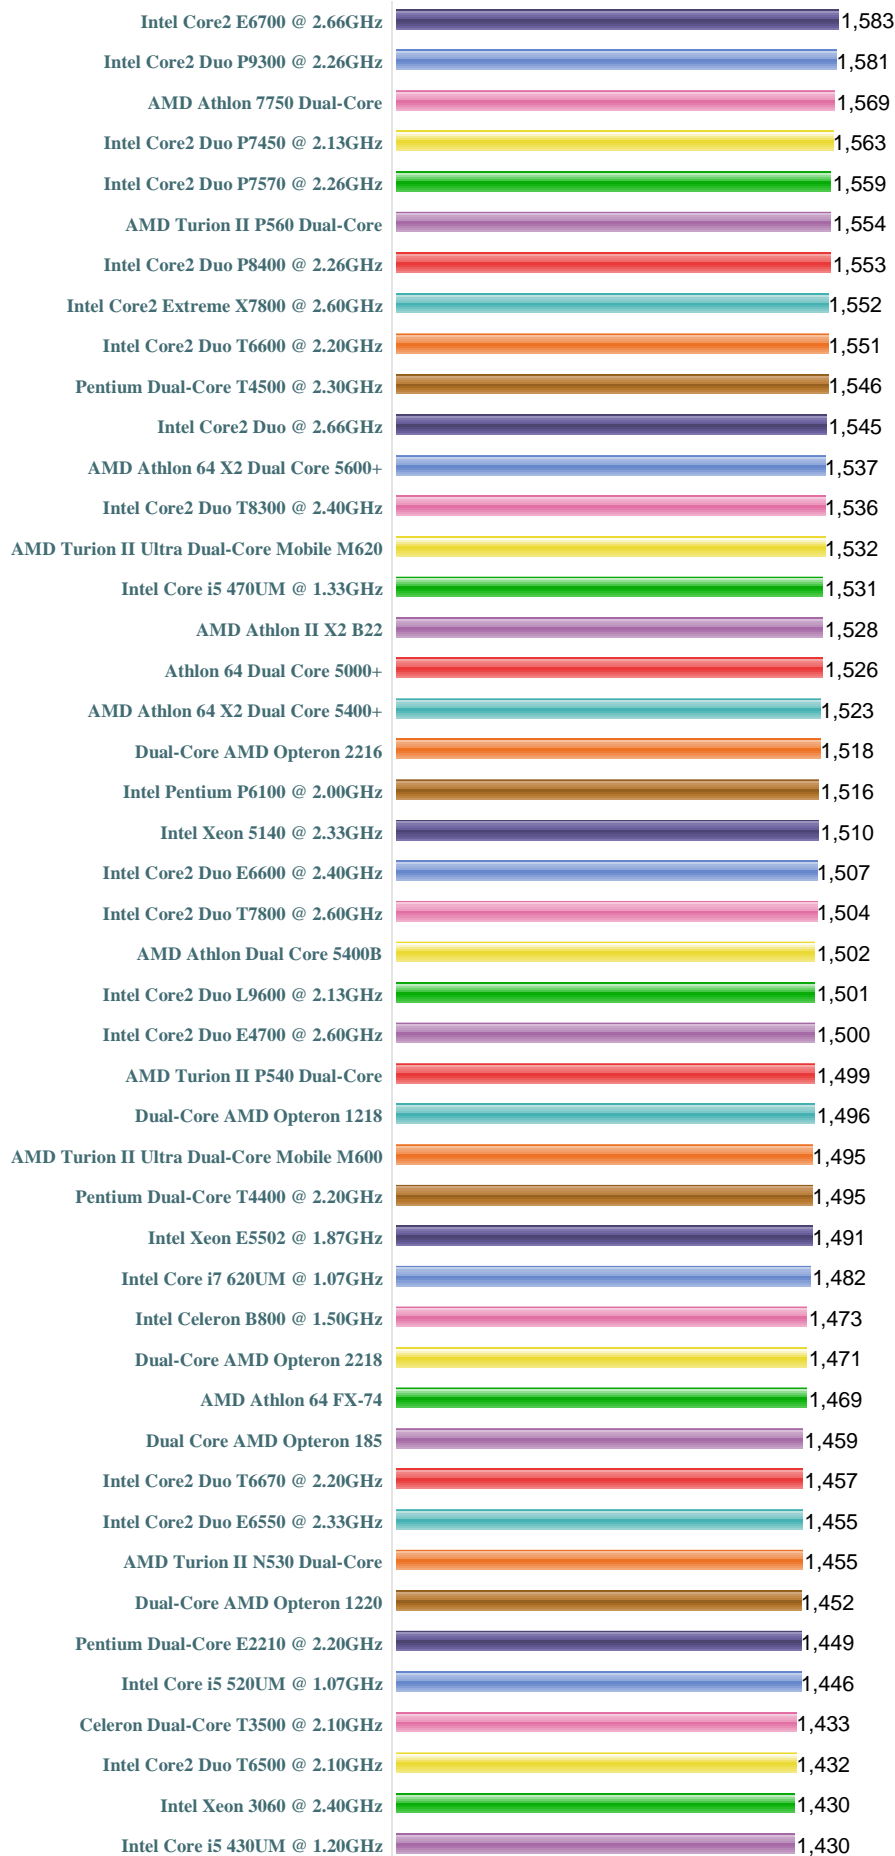

PassMark - CPU Mark

High Mid Range CPUs - Updated 25th of October 2011

Copyright Passmark 2011