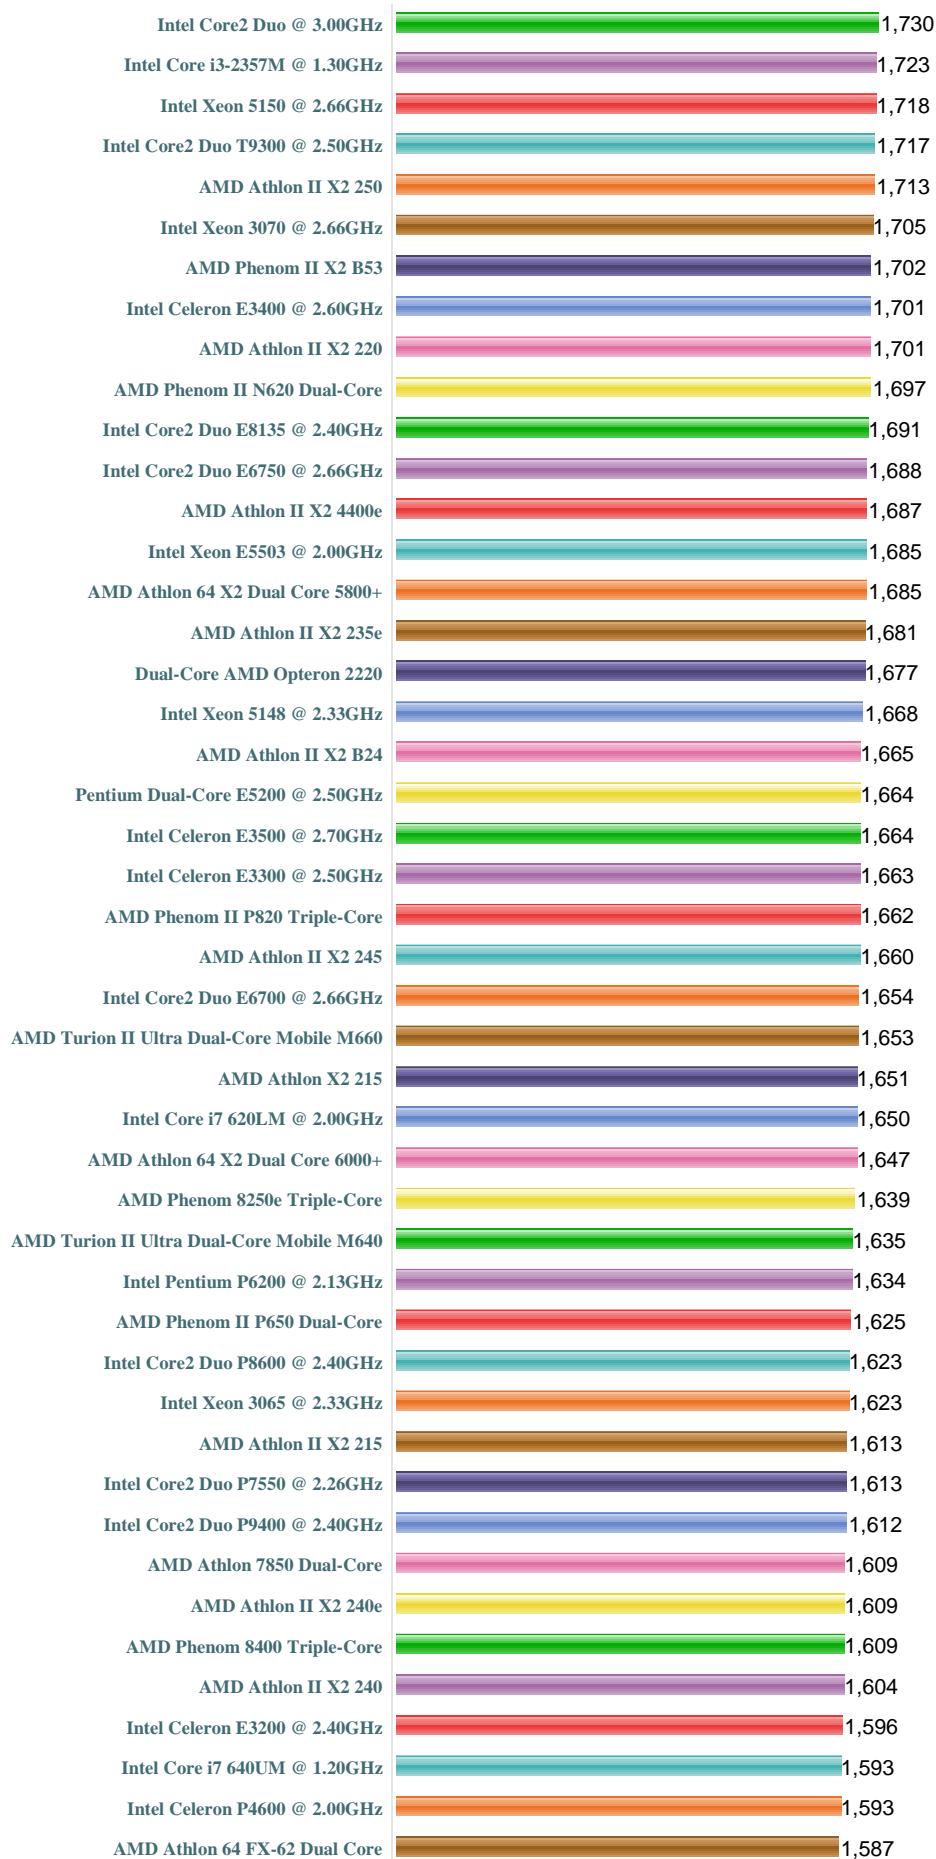

PassMark - CPU Mark

High Mid Range CPUs - Updated 25th of October 2011

Copyright Passmark 2011