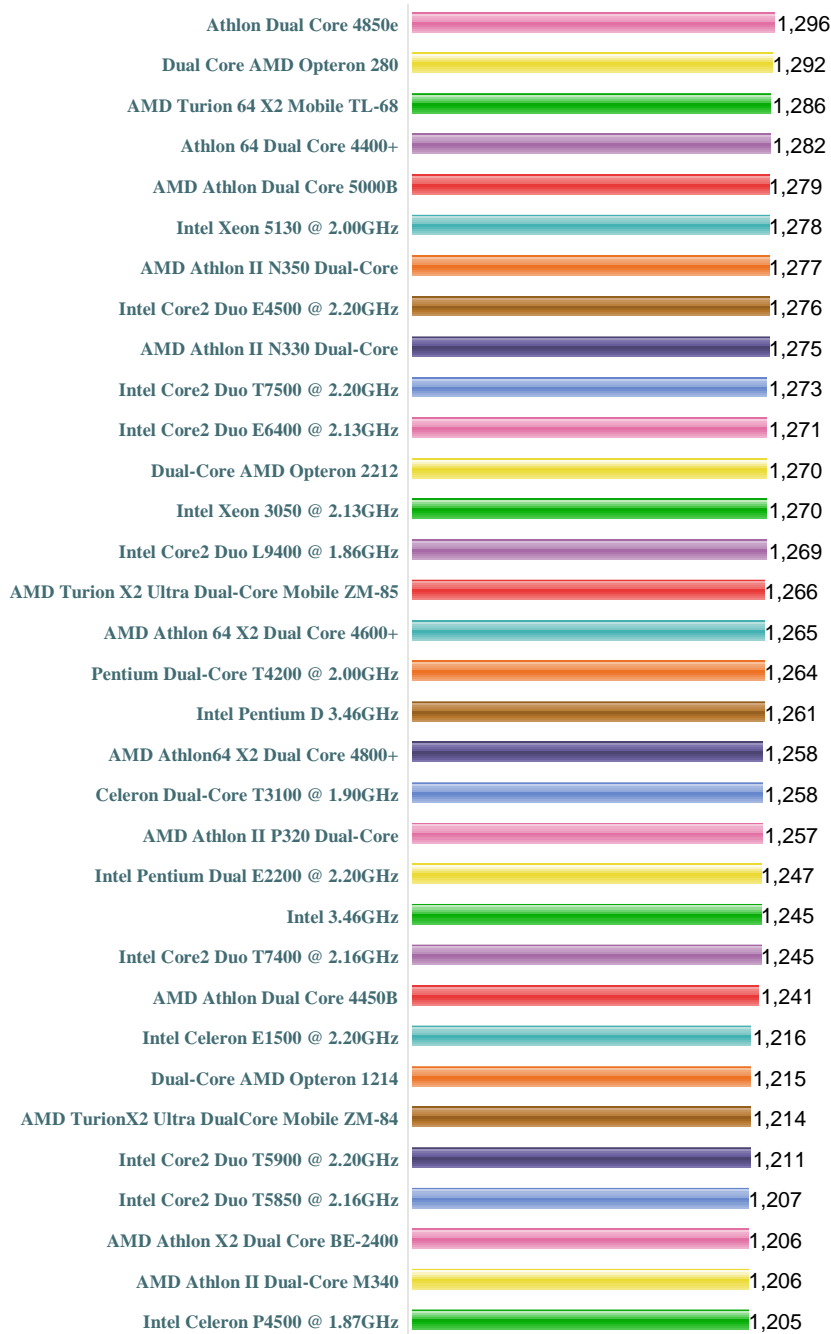

PassMark - CPU Mark

High Mid Range CPUs - Updated 25th of October 2011

Copyright Passmark 2011