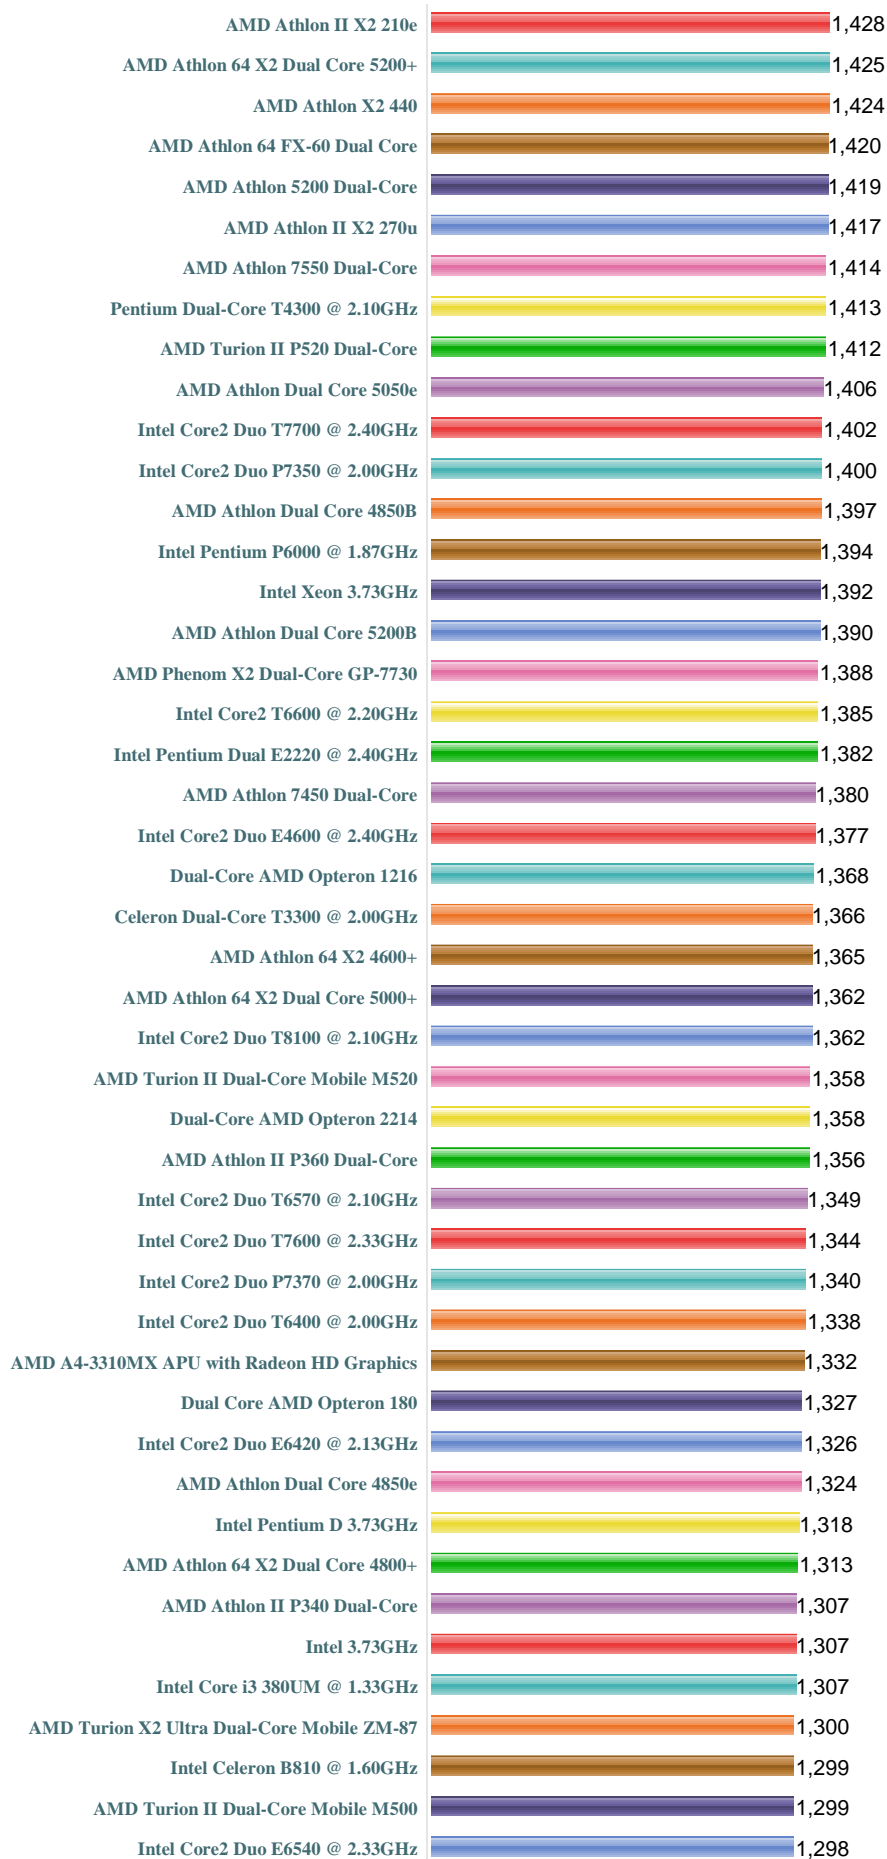

PassMark - CPU Mark

High Mid Range CPUs - Updated 25th of October 2011

Copyright Passmark 2011