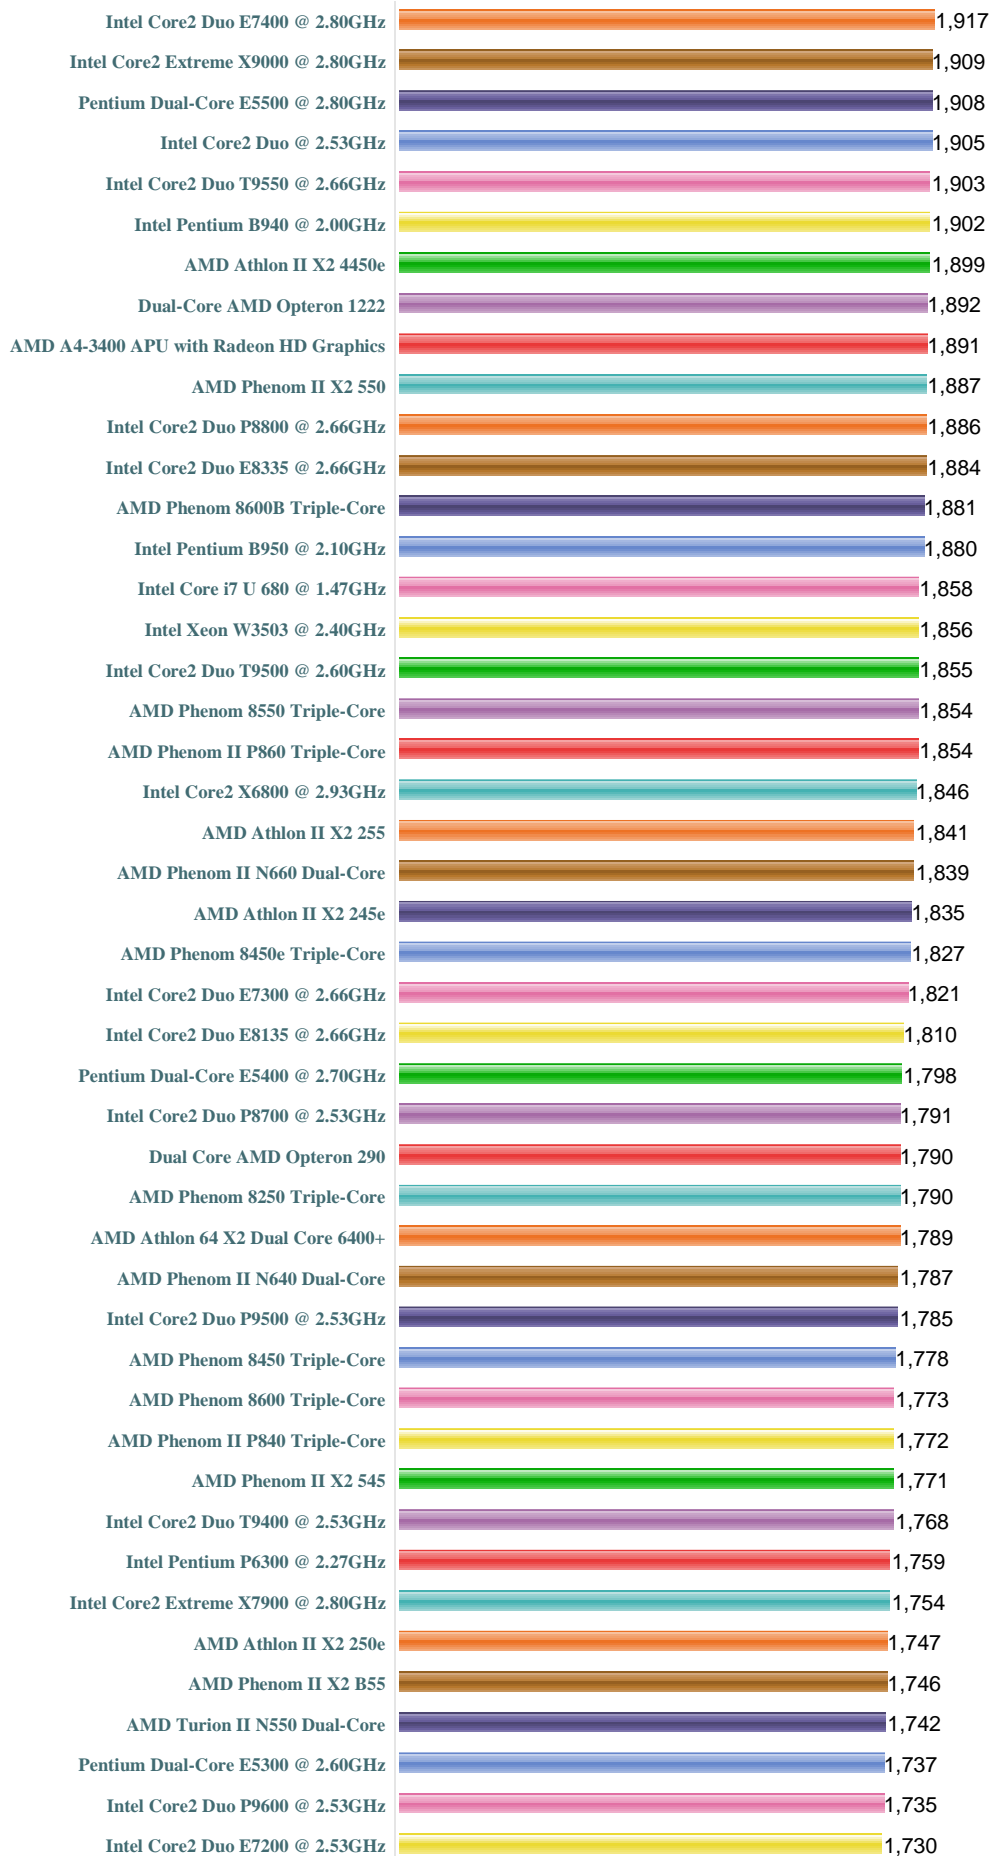

PassMark - CPU Mark

High Mid Range CPUs - Updated 25th of October 2011

Copyright Passmark 2011