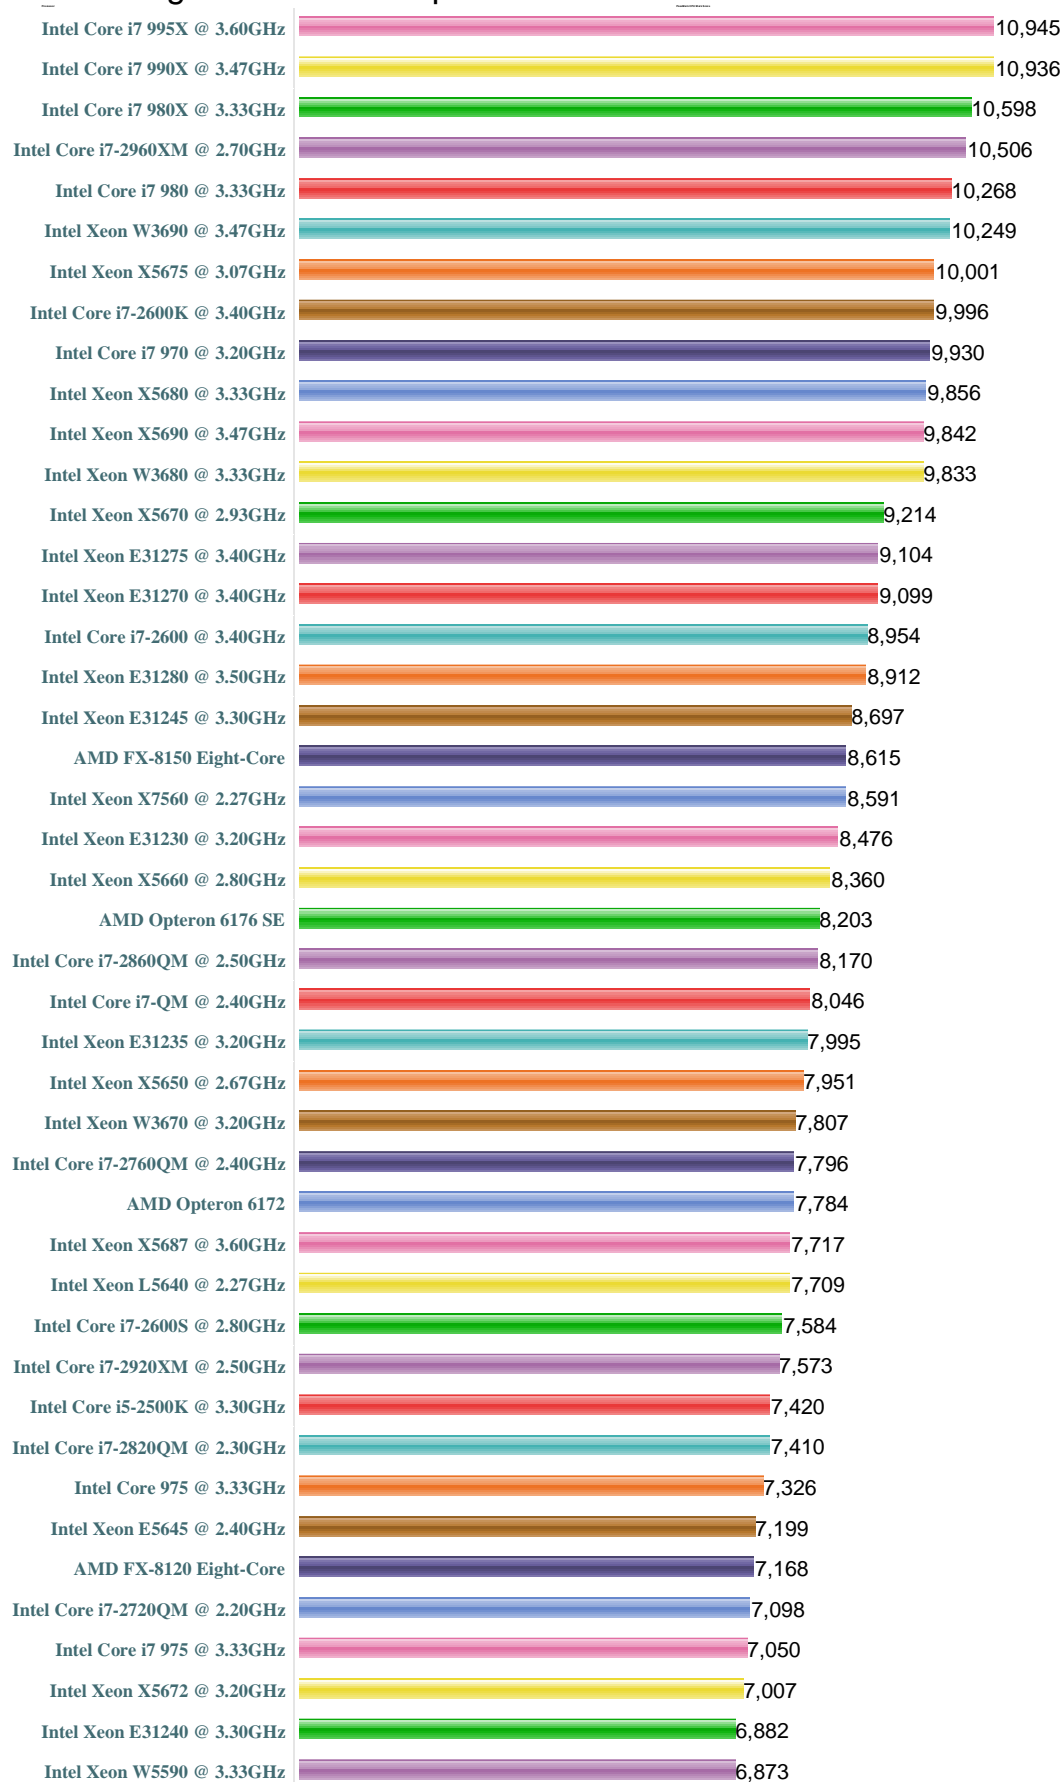

PassMark - CPU Mark

High End CPUs - Updated 25th of October 2011